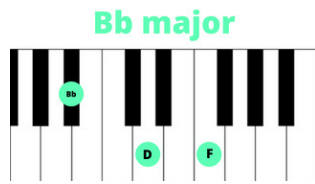

Follow the Playing Guidelines on the next page to understand how to play Silent Night in less than 5 minutes!

I'm so excited for you!!

Playing Guidelines

How to Easily Play Piano Chord Charts

Right Hand = Use your 1, 3, 5 fingers to play the chords

Eb major

Holy Infant So
 Heavenly Hosts Sing
 With the Dawn of

Bb major

Tender and Mild
 Alleluia
 Redeeming Grace

F major

Sleep in
 Christ the
 Jesus

F7

Heavenly
 Savior is
 Lord at thy

G minor

Pe
 Bo
 Bi

Bb major

- ace
 - rn.
 - rth.

Cont. Silent Night - Christmas Hymn

Sleep in
Christ the
Jesus

Heavenly
Savior is
Lord at thy

Peace.
Born.
Birth.