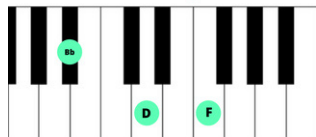

Silent Night - Christmas Hymn

KEY SIGNATURE: B^b MAJOR, 2 FLATS=B^b, E^b TIME SIGNATURE: 3/4
STARTING NOTE FOR SINGING: F

TEXT: JOSEPH MOHR, 1792-1848, TRANS. BY JOHN F. YOUNG, 1820-1885
MUSIC: FRANZ GRUBER, 1787-1863

Bb major