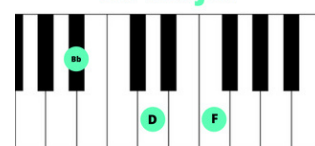

All is Calm
 Shepards Quake
 Son of God

Bb major

All is Bright!
 At the Sight
 Loves Pure Light

Eb major

Round Yon Virgin
 Glories Stream from
 Radiant Beams from

Bb major

Mother and Child
 Heaven Afar
 Thy Holy Face

Eb major

Holy Infant So
 Heavenly Hosts Sing
 With the Dawn of

Bb major

Tender and Mild
 Alleluia
 Redeeming Grace

F major

Sleep in
 Christ the
 Jesus

F7

Heavenly
 Savior is
 Lord at thy

G minor

Pe
 Bo
 Bi

Bb major

- ace
 - rn.
 - rth.

Cont. Silent Night - Christmas Hymn

Sleep in
Christ the
Jesus

Heavenly
Savior is
Lord at thy

Peace.
Born.
Birth.