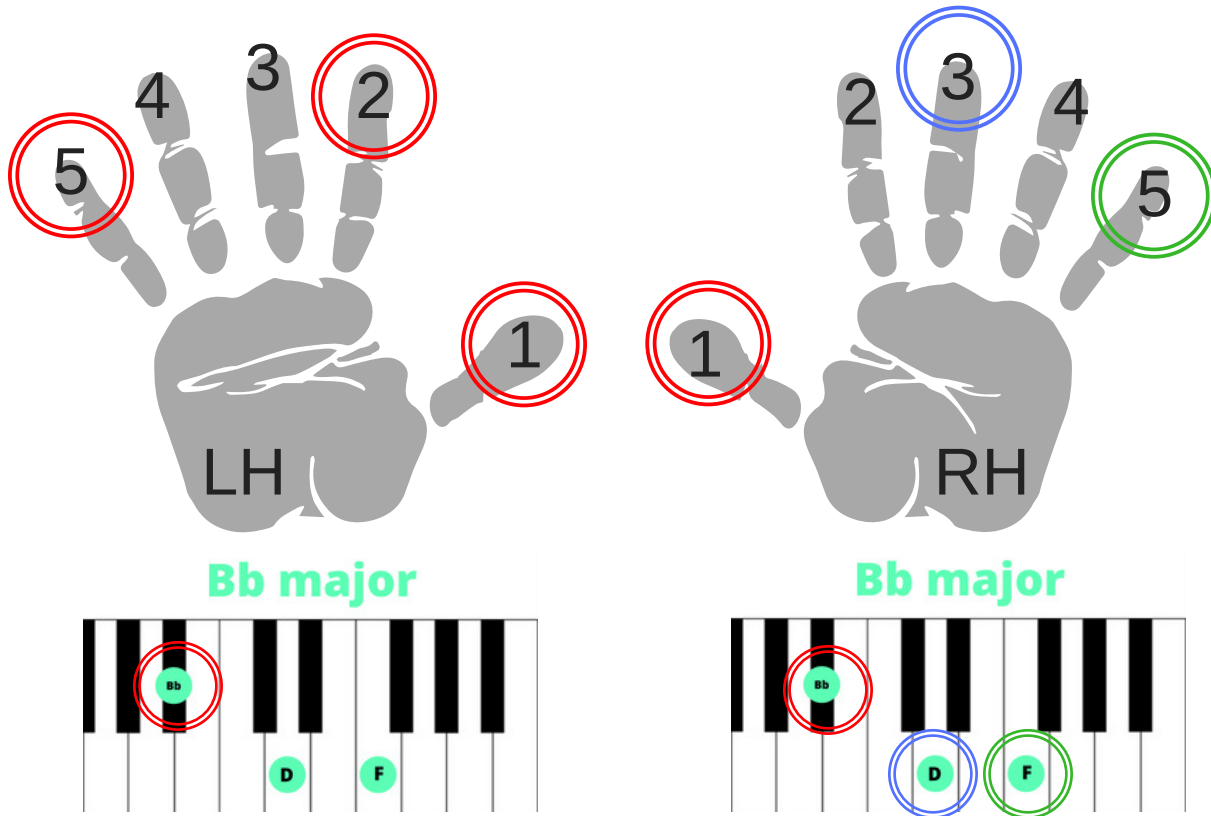

This Christmas can become more meaningful than ever before as you Discover Chords to play Silent Night! This unique approach I'm teaching has been tested by the young and the old! If my 6 year old picked it up in less than 5 minutes, I know you can too, and he has had zero previous musical training! So yes, there is hope that you can play piano, and quickly too!

Follow the Playing Guidelines on the next page to understand how to play Silent Night in less than 5 minutes!

I'm so excited for you!!

Playing Guidelines

How to Easily Play Piano Chord Charts

Right Hand = Use your 1, 3, 5 fingers to play the chords

Left Hand = Use your 5, 2, OR 1 finger to play the root note an octave lower than your right hand. (Root Note=lowest note, closest to the left, aka name of the chord)

If you want to play as simple as possible only play the chord once for each singing phrase.