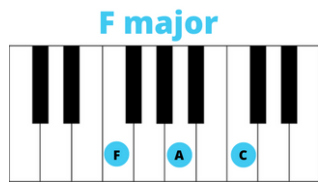

Same as the F Chord with the Eb added. Beginners can just play the F and Eb for the F7 chord.