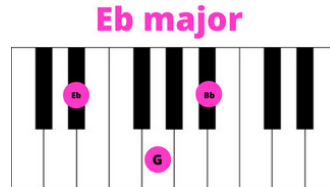

Same as the F Chord with the Eb added. Beginners can just play the F and Eb for the F7 chord.