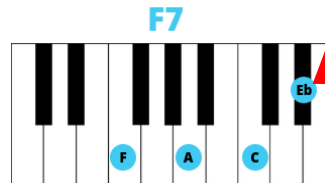

Same as the F Chord with the Eb added. Beginners can just play the F and Eb for the F7 chord.