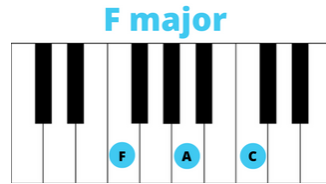

Eb major

Holy Infant So
 Heavenly Hosts Sing
 With the Dawn of

Bb major

Tender and Mild
 Alleluia
 Redeeming Grace

F major

Sleep in
 Christ the
 Jesus

F7

Heavenly
 Savior is
 Lord at thy

G minor

Pe
 Bo
 Bi

Bb major

- ace
 - rn.
 - rth.

Cont. Silent Night - Christmas Hymn

Sleep in
Christ the
Jesus

Heavenly
Savior is
Lord at thy

Peace.
Born.
Birth.