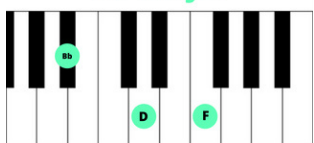

Holy Infant So
Heavenly Hosts Sing
With the Dawn of

Bb major