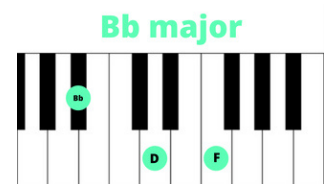

Follow the Playing Guidelines on the next page to understand how to play Silent Night in less than 5 minutes!

I'm so excited for you!!

Playing Guidelines

How to Easily Play Piano Chord Charts

Right Hand = Use your 1, 3, 5 fingers to play the chords

Eb major

Holy Infant So
 Heavenly Hosts Sing
 With the Dawn of

Bb major

Tender and Mild
 Alleluia
 Redeeming Grace

F major

Sleep in
 Christ the
 Jesus

F7

Heavenly
 Savior is
 Lord at thy

G minor

Pe
 Bo
 Bi

Bb major

- ace
 - rn.
 - rth.

Cont. Silent Night - Christmas Hymn

Sleep in
Christ the
Jesus

Heavenly
Savior is
Lord at thy

Peace.
Born.
Birth.