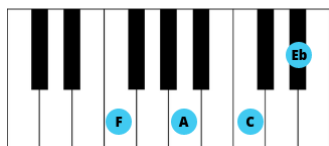

Eb major

Holy Infant So
 Heavenly Hosts Sing
 With the Dawn of

Bb major

Tender and Mild
 Alleluia
 Redeeming Grace

F major

Sleep in
 Christ the
 Jesus

F7

Heavenly
 Savior is
 Lord at thy

G minor

Pe
 Bo
 Bi

Bb major

- ace
 - rn.
 - rth.

Cont. Silent Night - Christmas Hymn

Sleep in
Christ the
Jesus

Heavenly
Savior is
Lord at thy

Peace.
Born.
Birth.