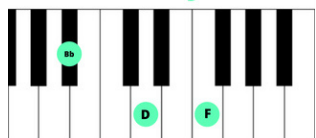

TEXT: JOSEPH MOHR, 1792-1848, TRANS. BY JOHN F. YOUNG, 1820-1885
 MUSIC: FRANZ GRUBER, 1787-1863

Bb major

1. Silent Night
 2. Silent Night
 3. Silent Night

Bb major

Holy Night
 Holy Night
 Holy Night

F major

All is Calm
 Shepards Quake
 Son of God

Bb major

All is Bright!
 At the Sight
 Loves Pure Light

Eb major

Round Yon Virgin
 Glories Stream from
 Radiant Beams from

Bb major

Mother and Child
 Heaven Afar
 Thy Holy Face