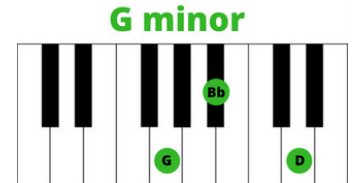

Same as the F Chord with the Eb added. Beginners can just play the F and Eb for the F7 chord.