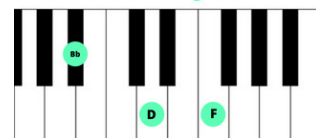

All is Calm
 Shepards Quake
 Son of God

Bb major

All is Bright!
 At the Sight
 Loves Pure Light

Eb major

Round Yon Virgin
 Glories Stream from
 Radiant Beams from

Bb major

Mother and Child
 Heaven Afar
 Thy Holy Face