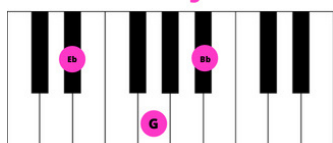

Mother and Child
Heaven Afar
Thy Holy Face

Eb major