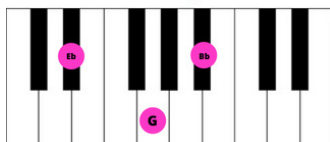

All is Bright!
At the Sight
Loves Pure Light

Eb major