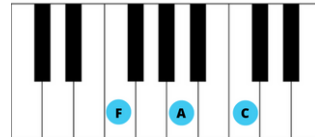

TEXT: JOSEPH MOHR, 1792-1848, TRANS. BY JOHN F. YOUNG, 1820-1885
 MUSIC: FRANZ GRUBER, 1787-1863

Bb major

1. Silent Night
 2. Silent Night
 3. Silent Night

Bb major

Holy Night
 Holy Night
 Holy Night

F major