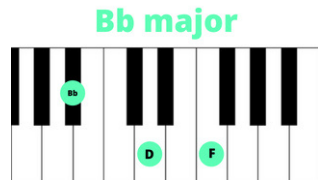

Same as the F Chord with the Eb added. Beginners can just play the F and Eb for the F7 chord.