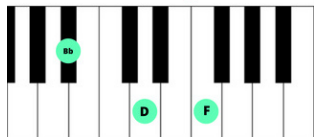

1. Silent Night
2. Silent Night
3. Silent Night

Bb major